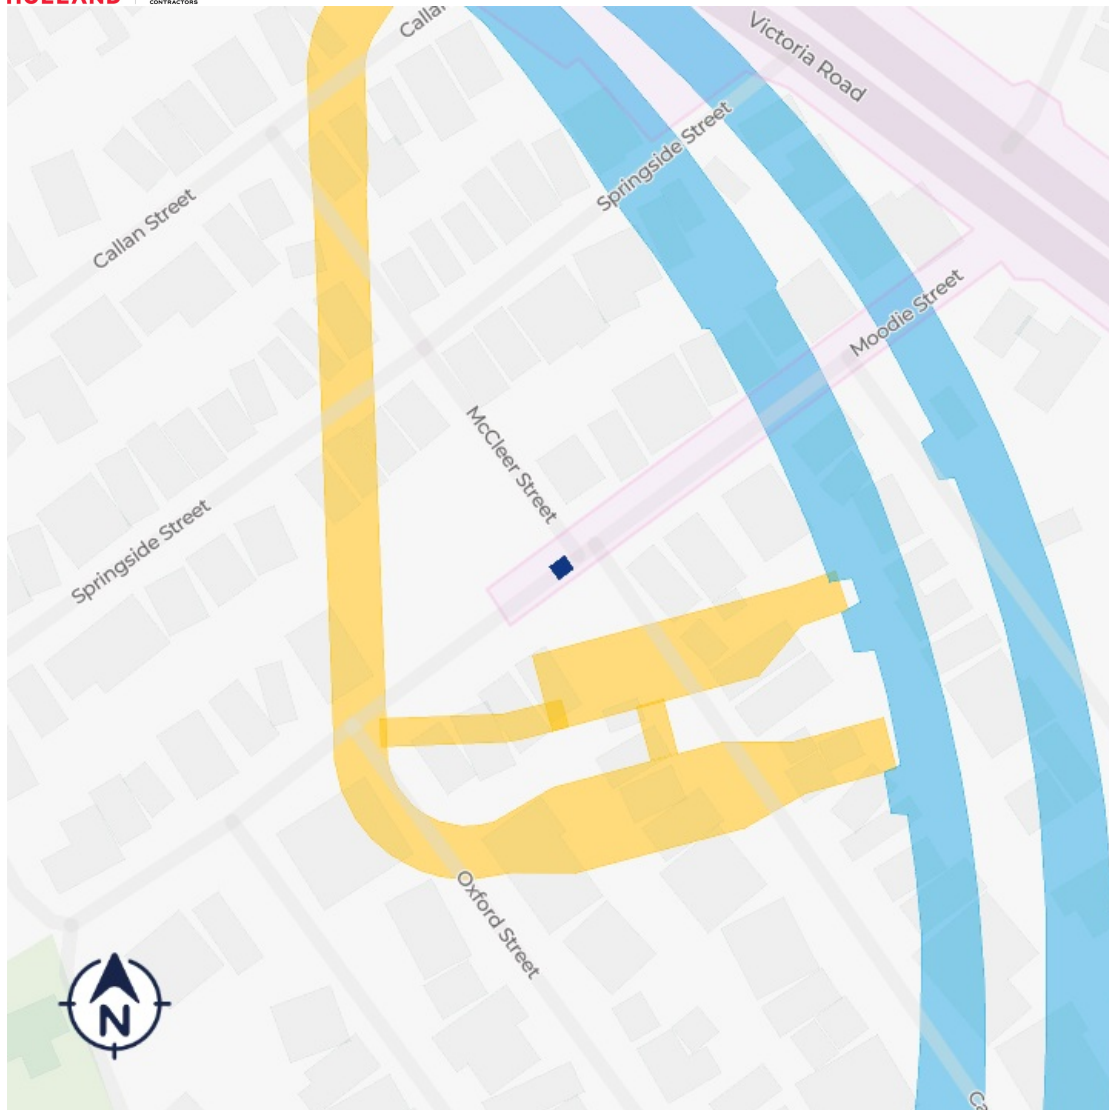

Westconnex Rozelle Surface Works

■ Approximate location of sewer bypass pump

Night work next week - Moodie Street #Notification No. 275

Summary

- Iron Cove
- 27-01-2021 - 03-02-2021
- 24/7 12:00 pm - 12:00 pm
- Night work
- Low noise

Where the work's taking place

This work will be carried out on **Moodie Street between Cambridge and Oxford streets.**

What's happening

We're in the final stages of commissioning a new section of Balmain Sewer. In order to complete the relocation we must temporarily divert the existing flow.