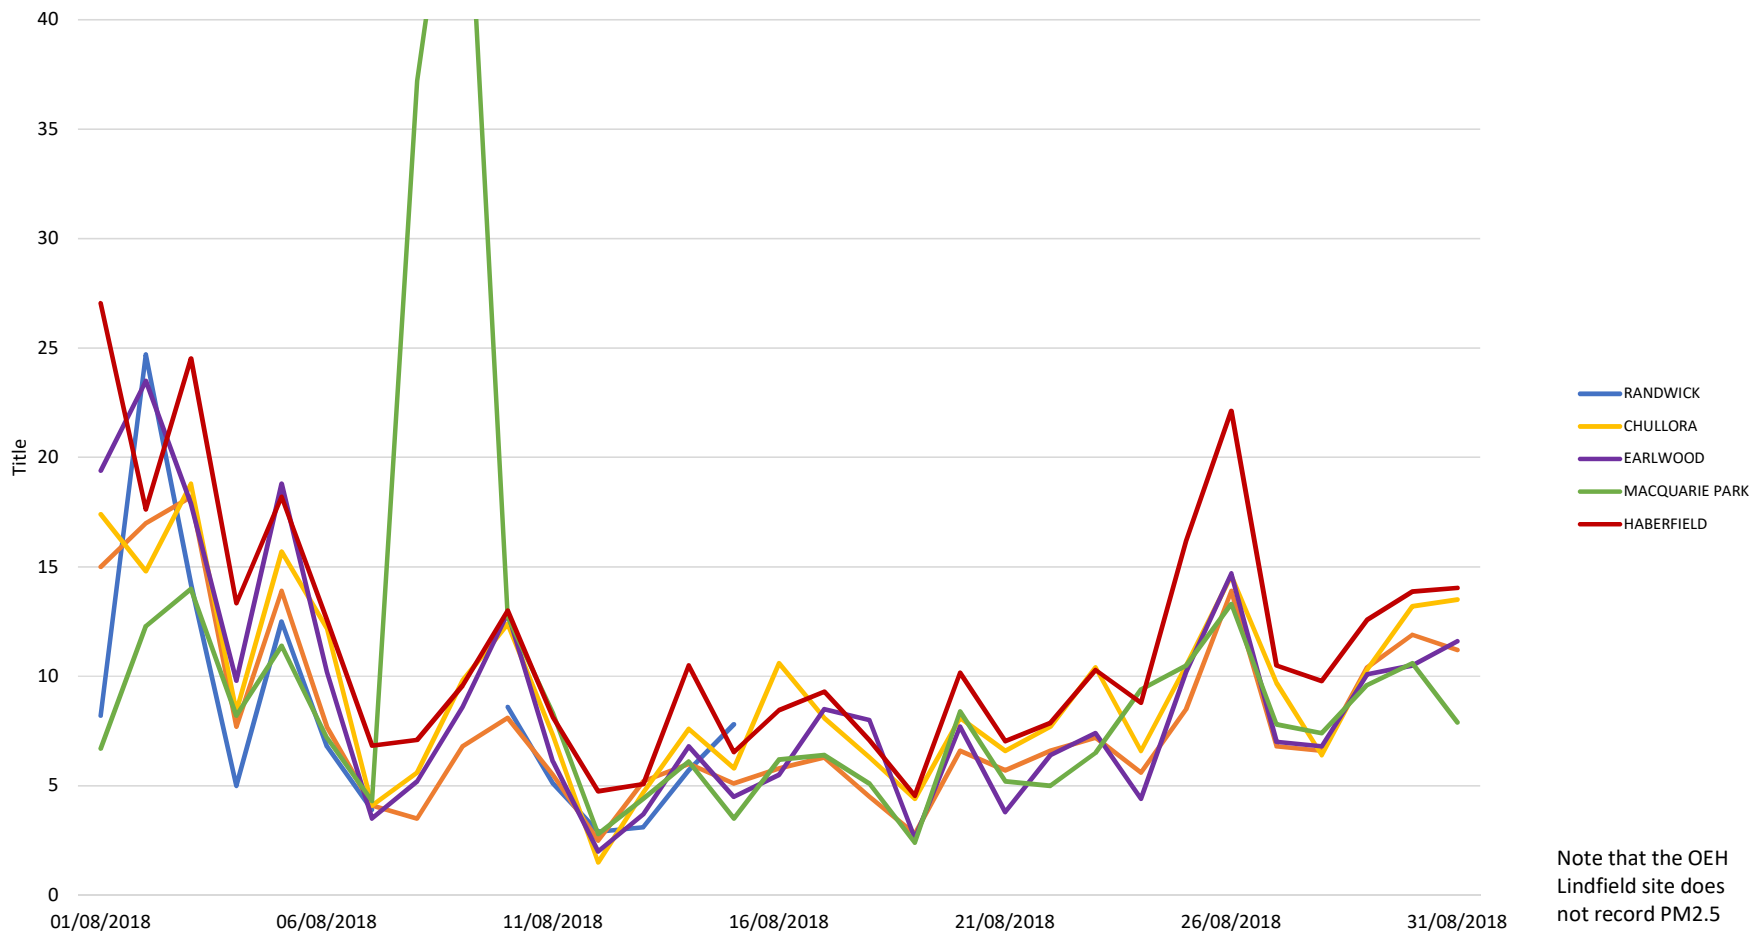

PM10 - August

PM2.5 - August

Note that the OEHLindfield site does not record PM2.5