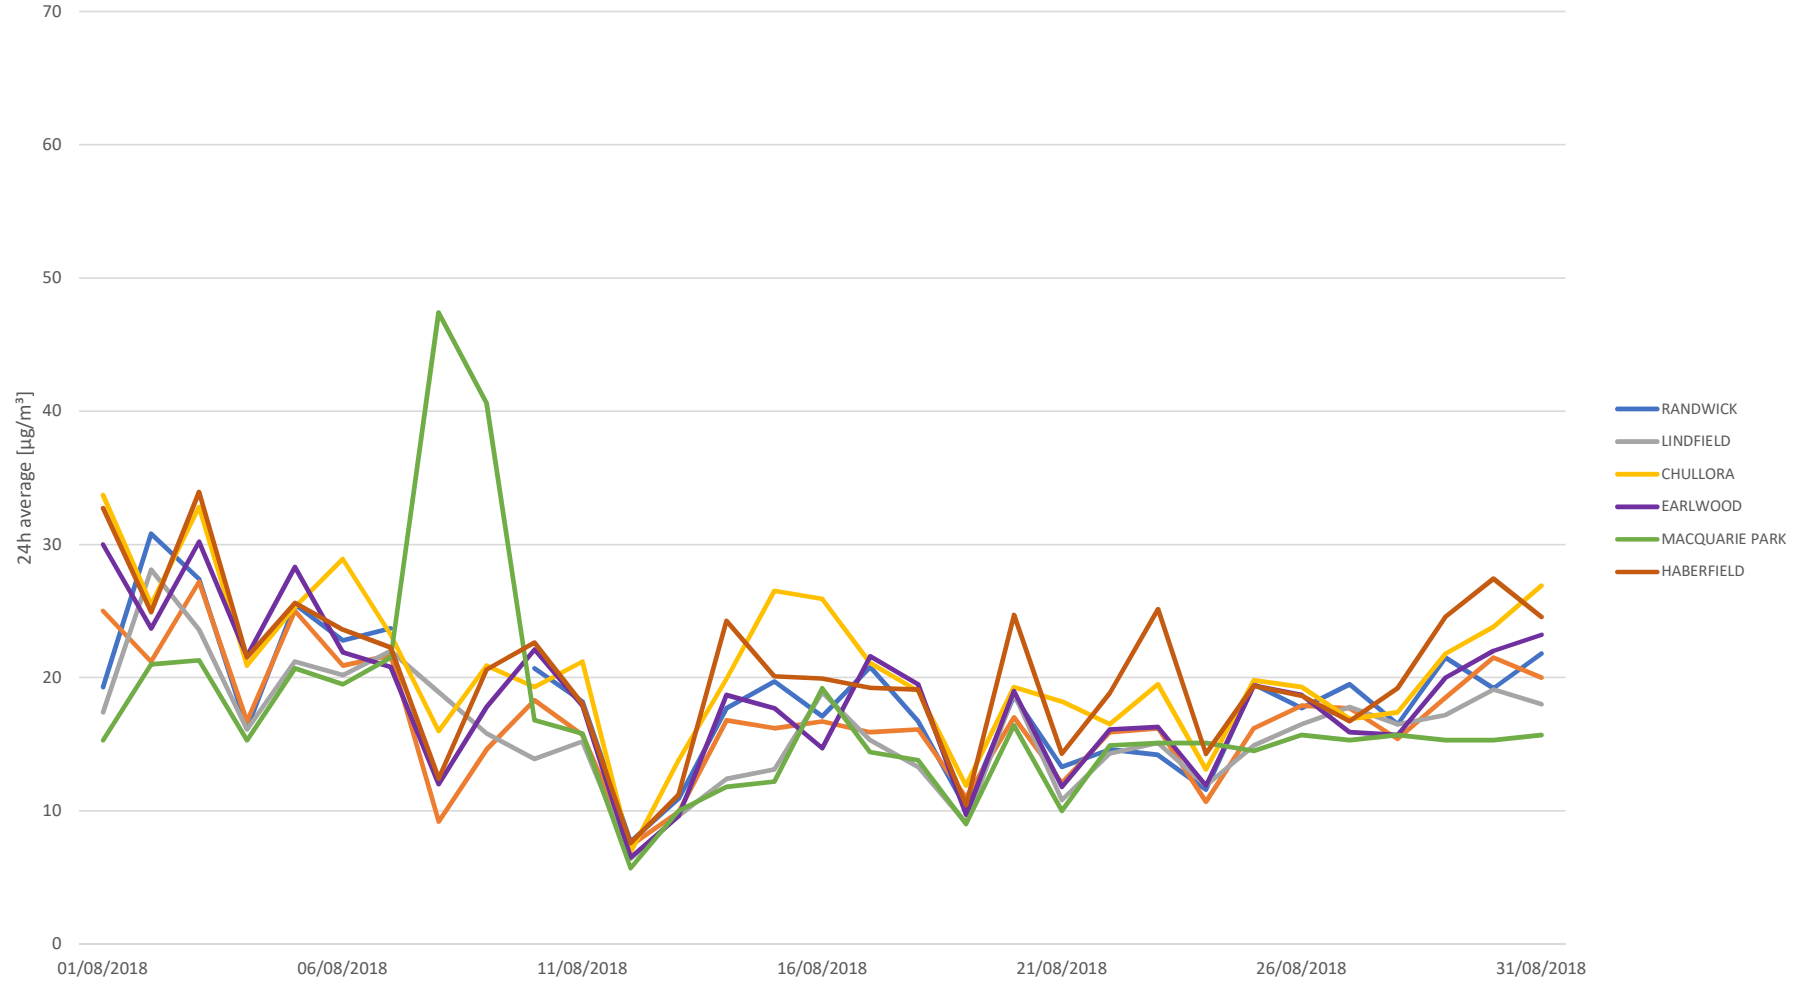

PM10 - August

PM2.5 - August

Note that the OEHLindfield site does not record PM2.5