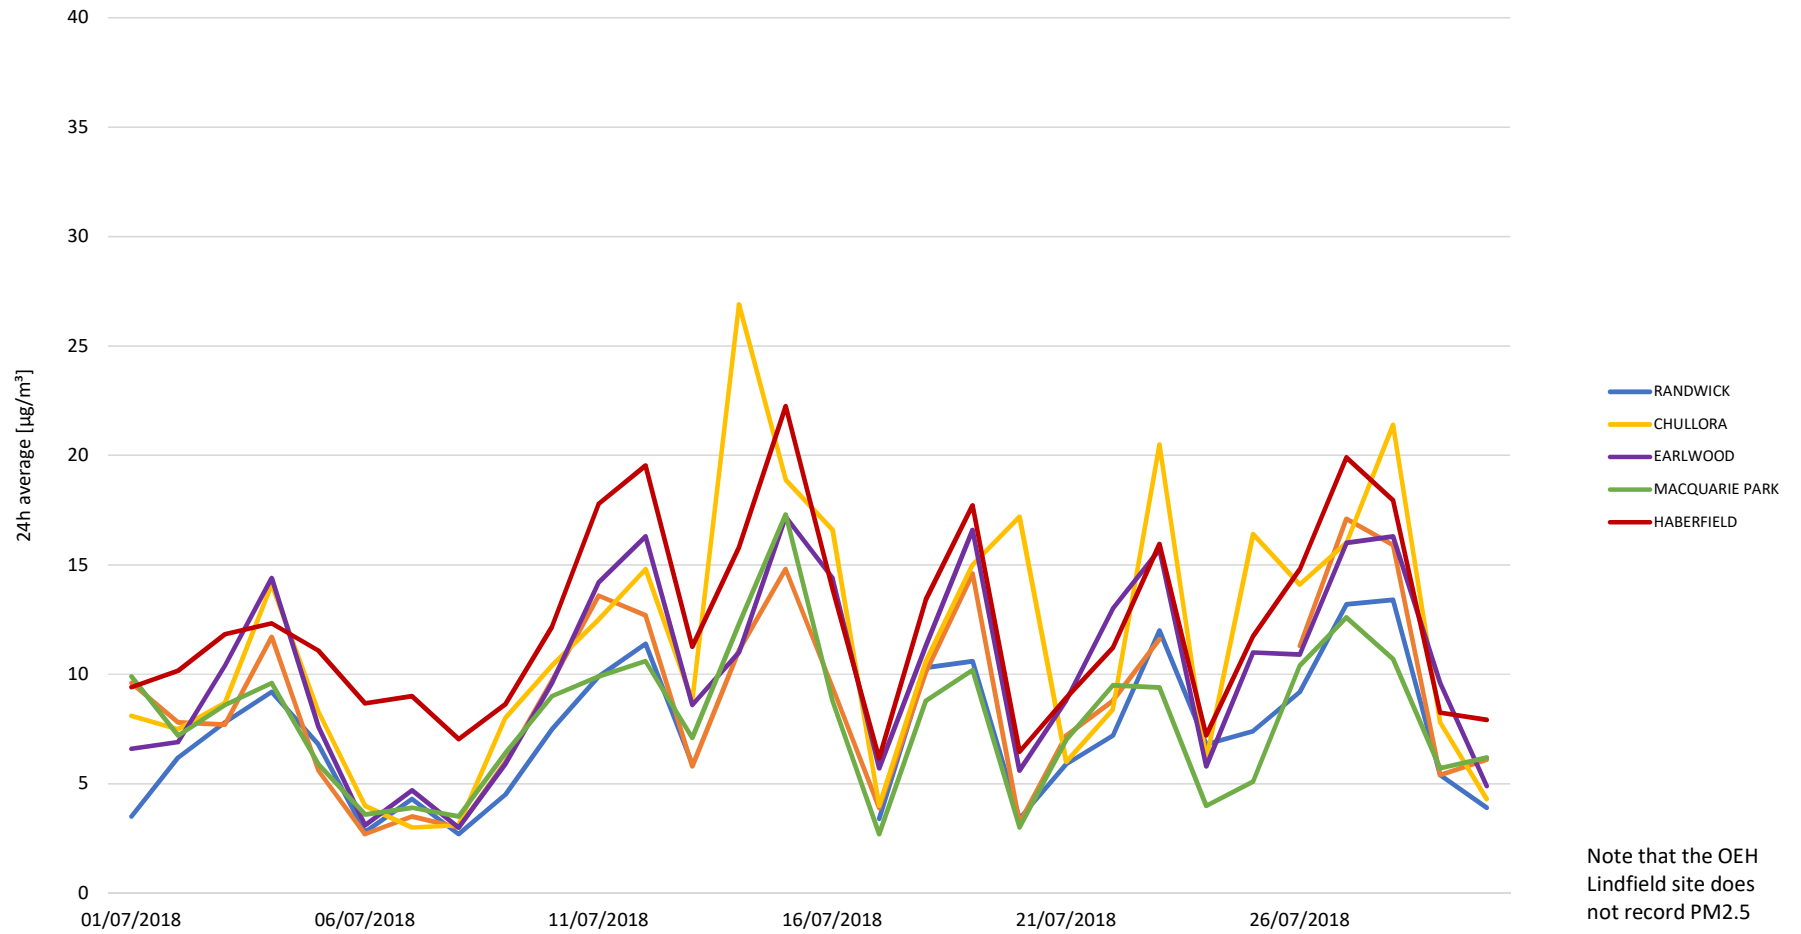

# PM2.5 - July

Note that the OEH Lindfield site does not record PM2.5