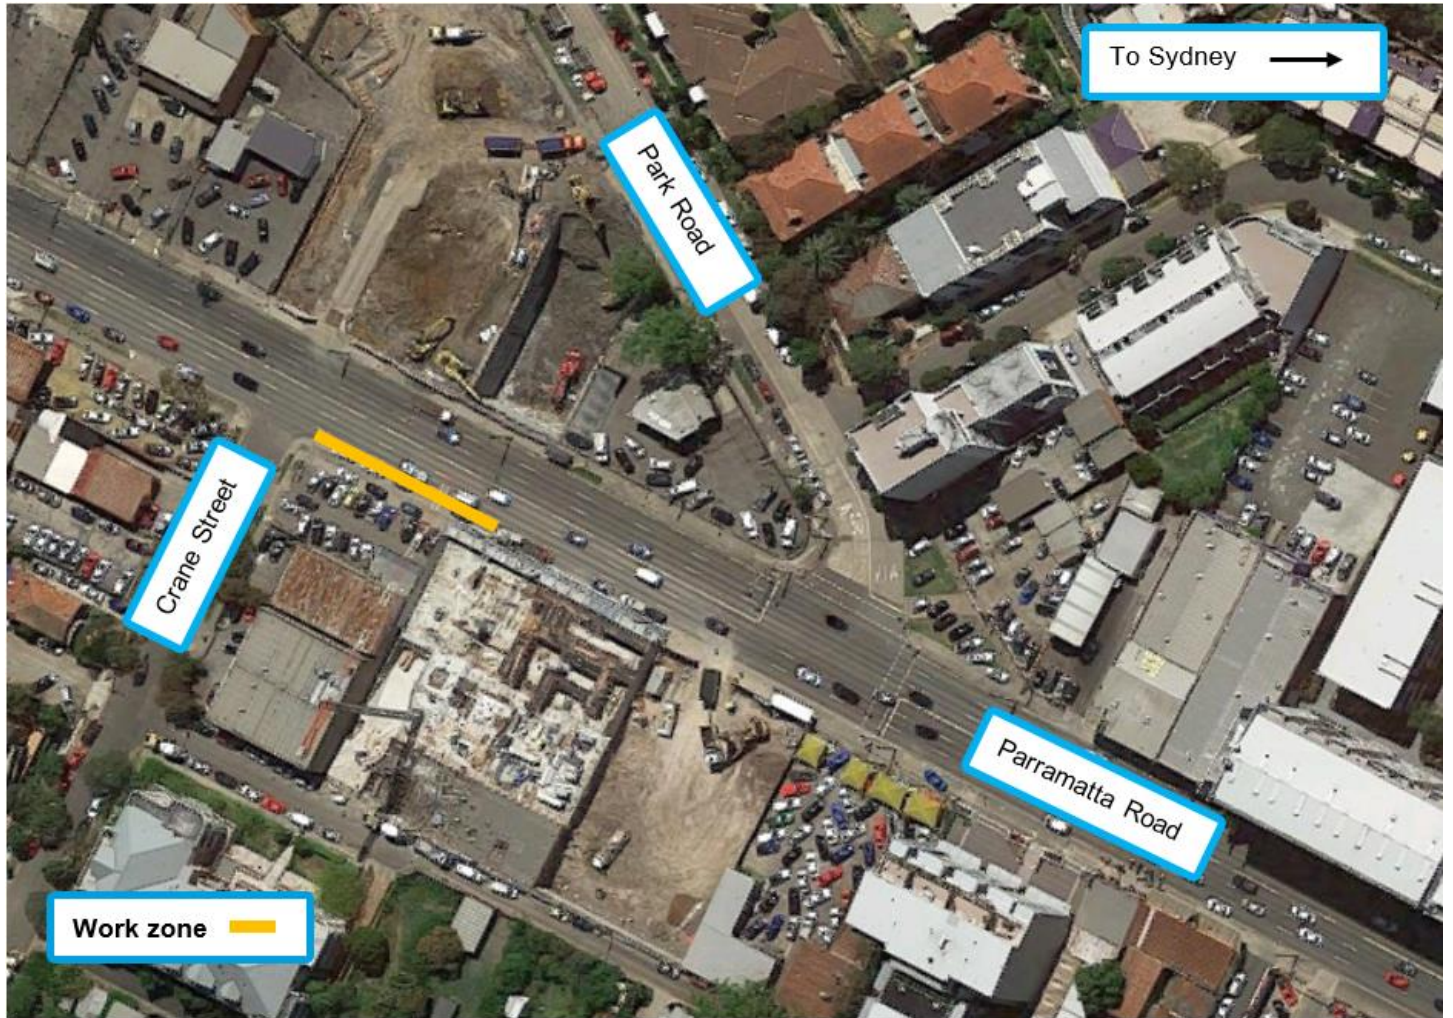

A single lane closure will be required westbound to facilitate this work. Traffic control and pedestrian management will be in place to ensure the safety of motorists, residents and workers. Please allow extra travel time and follow the signage and the direction of traffic controllers.

WestConnex is part of a broader transport plan for Sydney which includes improved public transport, such as Sydney Metro and light rail, as well as better, more reliable motorway solutions. More than two-thirds of WestConnex will be built underground. Once complete, motorists will be able to avoid up to 52 sets of traffic lights and enjoy significant travel time savings.

Constructed by

Easing
congestion

Creating
jobs

Connecting
communities

Location of work – service investigations, Parramatta Road near Crane Street, Homebush.

We speak your language

ENGLISH

To learn more, simply visit westconnex.com.au/yourlanguage. Need an interpreter? Call the Translating and Interpreting Service on 131 450.