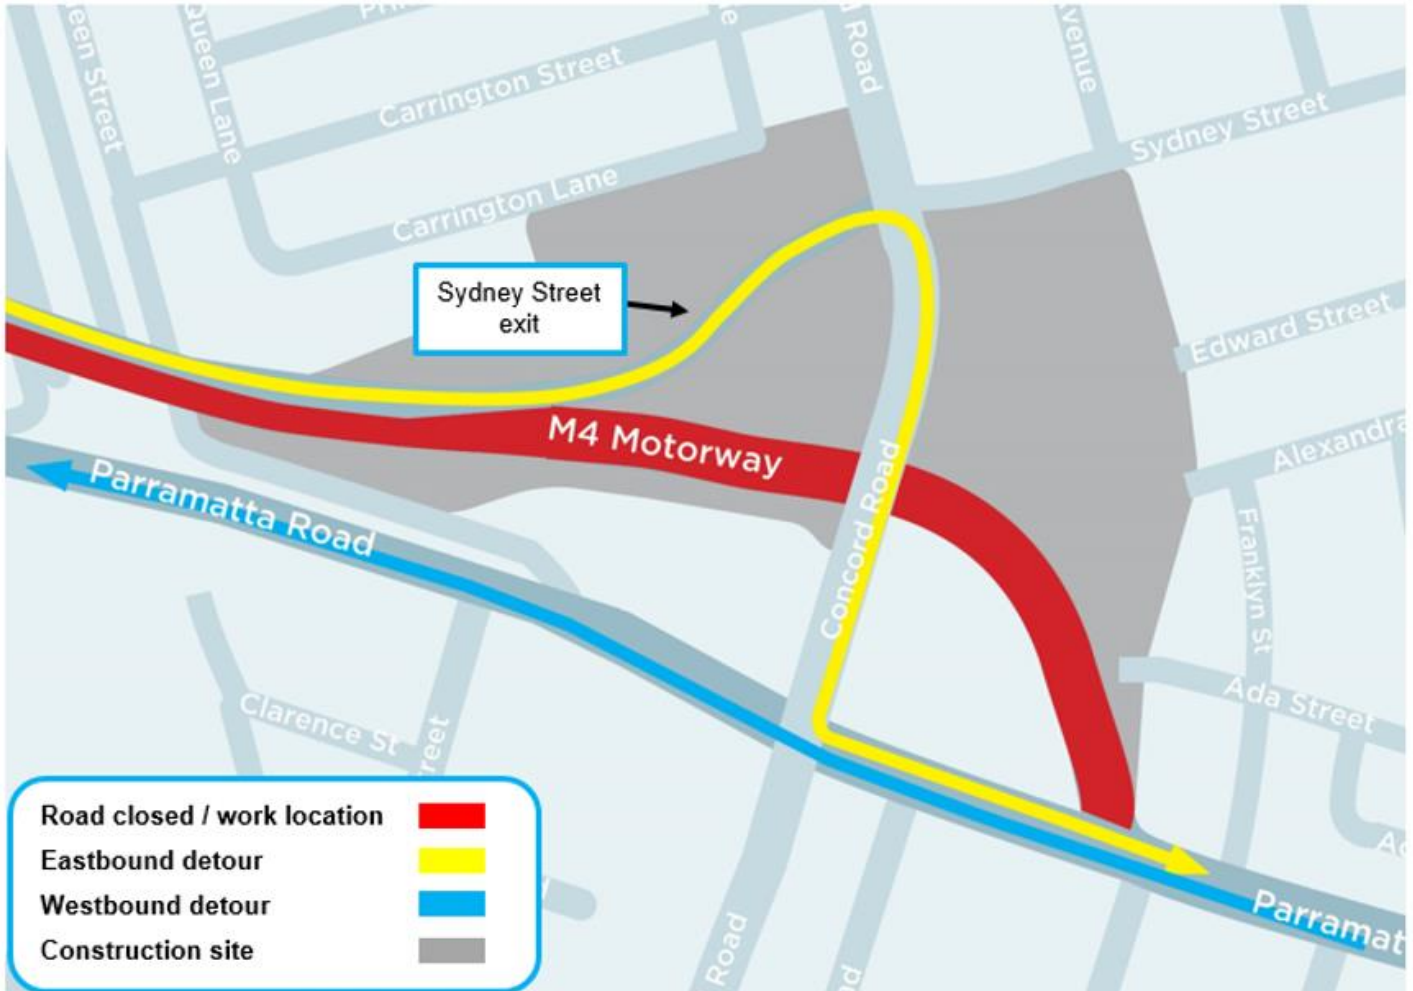

**Easing
congestion**

**Creating
jobs**

**Connecting
communities**

Changes to traffic conditions (10:00pm-5:00am) – M4 Motorway, Concord.

We speak your language

ENGLISH

To learn more, simply visit westconnex.com.au/yourlanguage. Need an interpreter? Call the Translating and Interpreting Service on **131 450**.

ARABIC

لمعرفة المزيد، ما عليك سوى زيارة westconnex.com.au/yourlanguage. بحاجة إلى مترجم؟ اتصل بخدمة الترجمة الكتابية والترجمة الشفوية على الرقم **131450**.

CHINESE

如需了解更多详情，请访问 westconnex.com.au/yourlanguage。如需翻译，请拨打翻译与口译热线 **131 450**。

GREEK

Για να μάθετε περισσότερα, απλά επισκεφθείτε το westconnex.com.au/yourlanguage. Χρειάζεστε διερμηνέα; Καλέστε την Υπηρεσία Μεταφραστών και Διερμηνέων στο **131 450**.

HINDI

अधिक जानने के लिए केवल westconnex.com.au/yourlanguage पर देखें। क्या आपको दुभाषिण की जरूरत है? अनुवाद व दुभाषिया सेवा को **131 450** पर फ़ोन करें।

ITALIAN

Per saperne di più, vai semplicemente al sito westconnex.com.au/yourlanguage. Hai bisogno di un interprete? Chiama il servizio d'interpretazione e traduzione al numero **131 450**.

KOREAN

더 자세히 알고 싶으시면, 바로 westconnex.com.au/yourlanguage 를 방문하시면 됩니다. 통역사가 필요하십니까? 번역 및 통역 서비스에 **131 450**으로 연락하십시오.

VIETNAMESE

Để biết thêm, chỉ cần tới trang mạng westconnex.com.au/yourlanguage. Cần thông dịch viên? Hãy điện thoại cho Dịch vụ Thông Phiên Dịch ở số **131 450**.