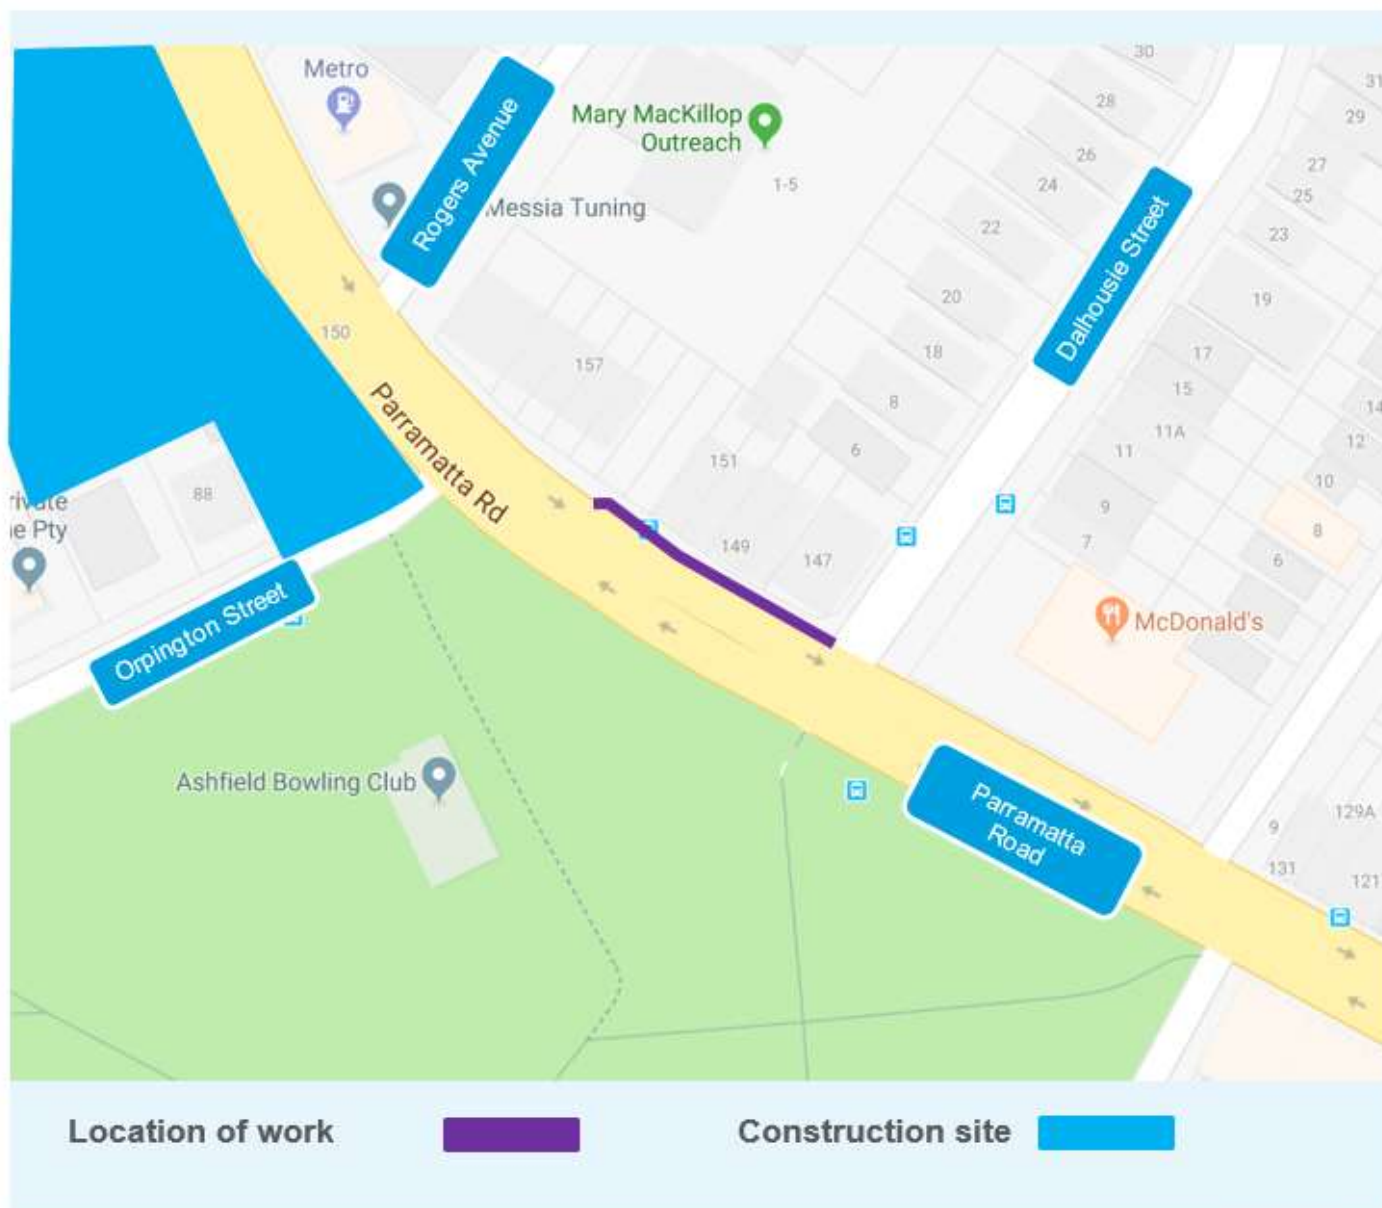

#### For more information

Drop in to the Community Information Centre.

52 Railway Parade, Burwood.

9am to 5pm  
Monday to Friday  
(excluding public holidays).

## Location of work - Parramatta Road, Ashfield

Map data © 2018 Google