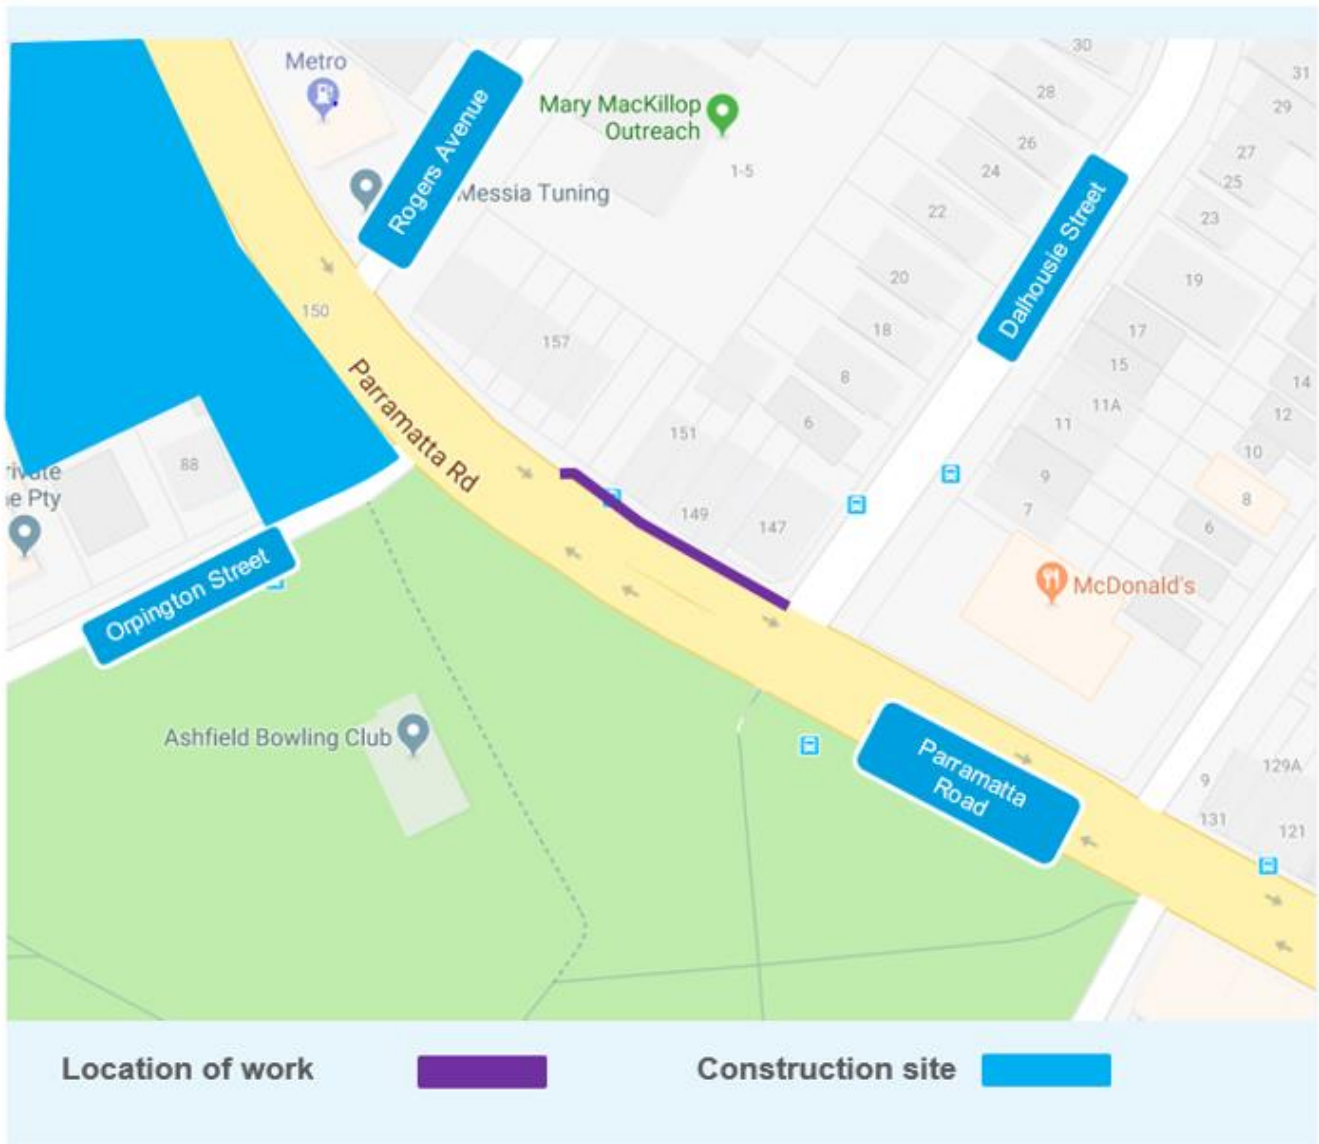

ITS and Utility Work - Parramatta Road, Haberfield

Further to notification (N363a), from Monday, 24 September 2018, work will continue to install utilities and ITS (Intelligent Transport Services) infrastructure along Parramatta Road between Rogers Avenue and Dalhousie Street, Haberfield. A map showing the location of the work is provided overleaf.

Work is expected to take up to 2 months to complete, with updates provided monthly.

Remaining work will involve:

- excavation of trench and pit locations
- pouring of concrete pavement, driveway lay backs, kerbs and medians.

Australian Government

BUILDING OUR FUTURE

Constructed by

Location of work - Parramatta Road, Ashfield

Map data © 2018 Google