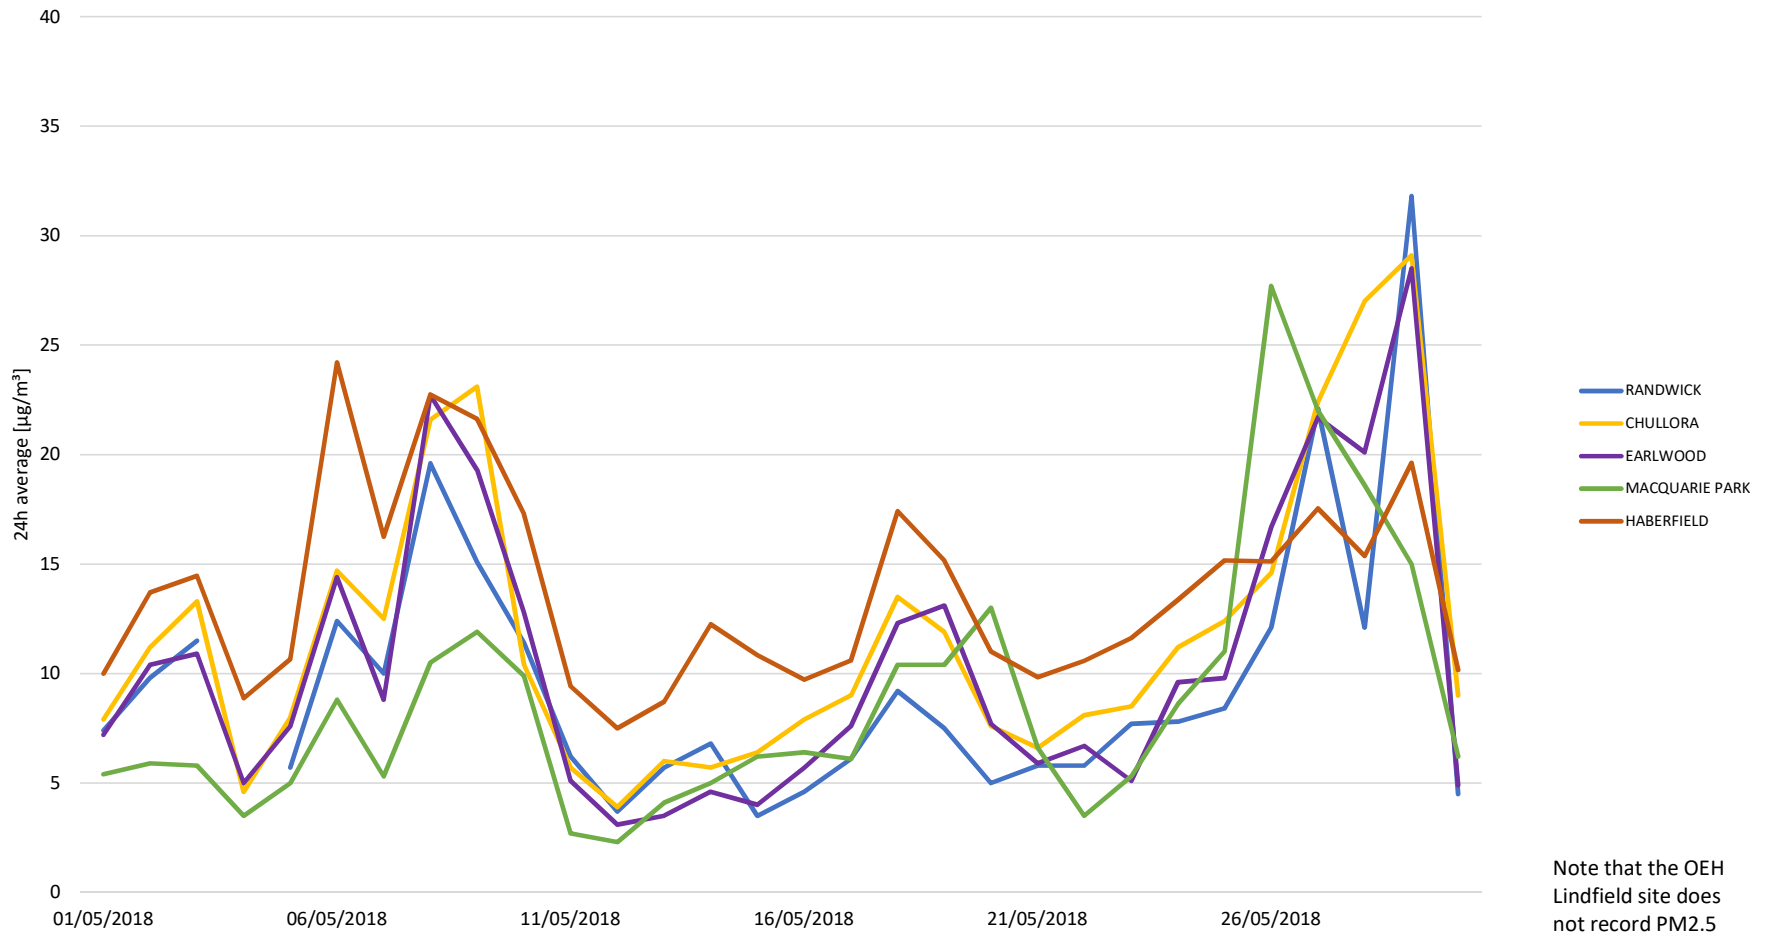

PM2.5 - May

Note that the OEH Lindfield site does not record PM2.5