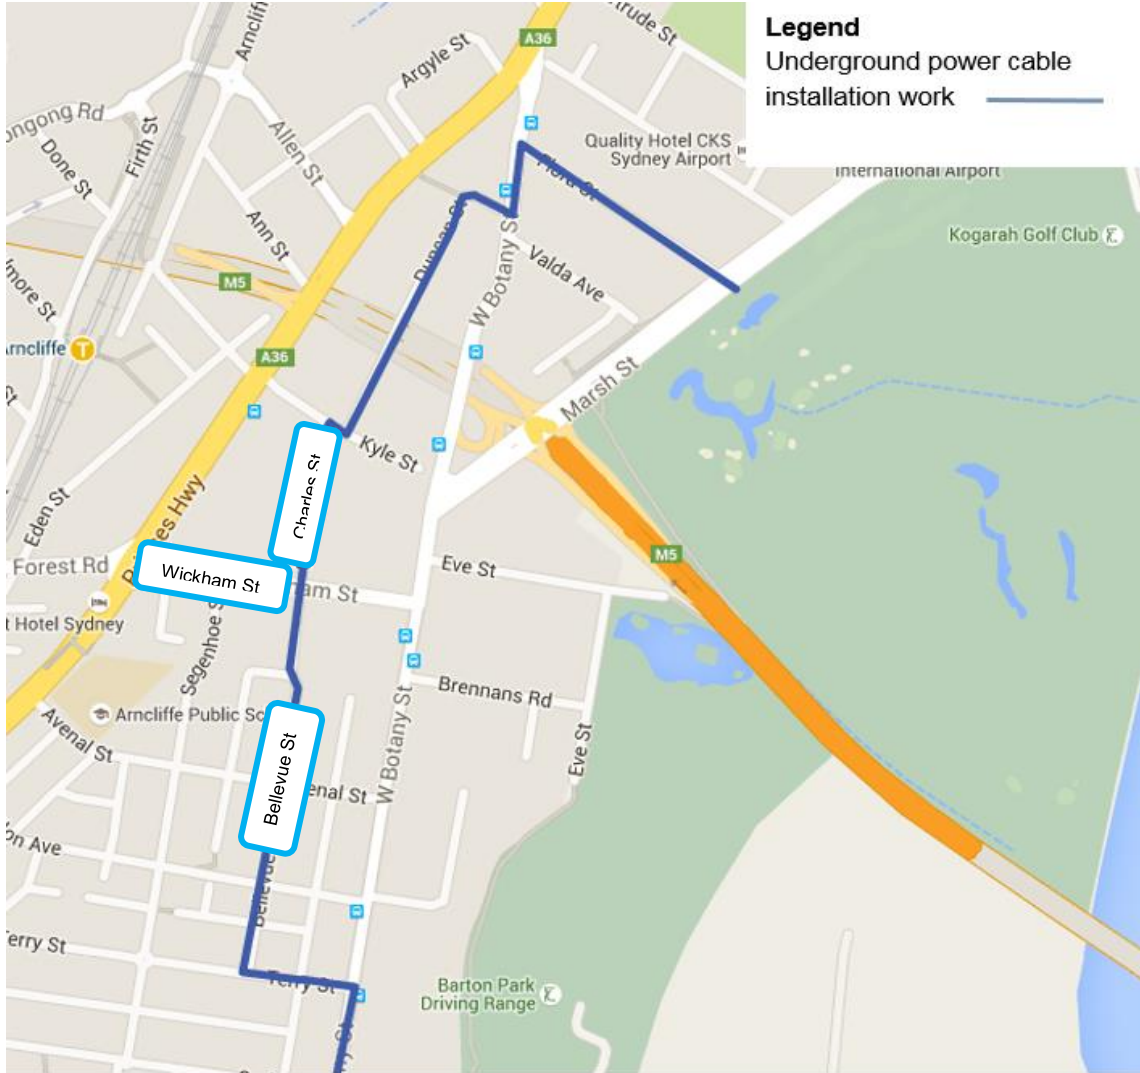

### ABOUT WESTCONNEX

WestConnex is part of a broader transport plan for Sydney which includes improved public transport, such as Sydney Metro and light rail, as well as better, more reliable motorway solutions. More than two-thirds of WestConnex will be built underground. Once complete, motorists will be able to avoid up to 52 sets of traffic lights and enjoy significant travel time savings.

## Location of underground power cable installation work along Wickham Street.