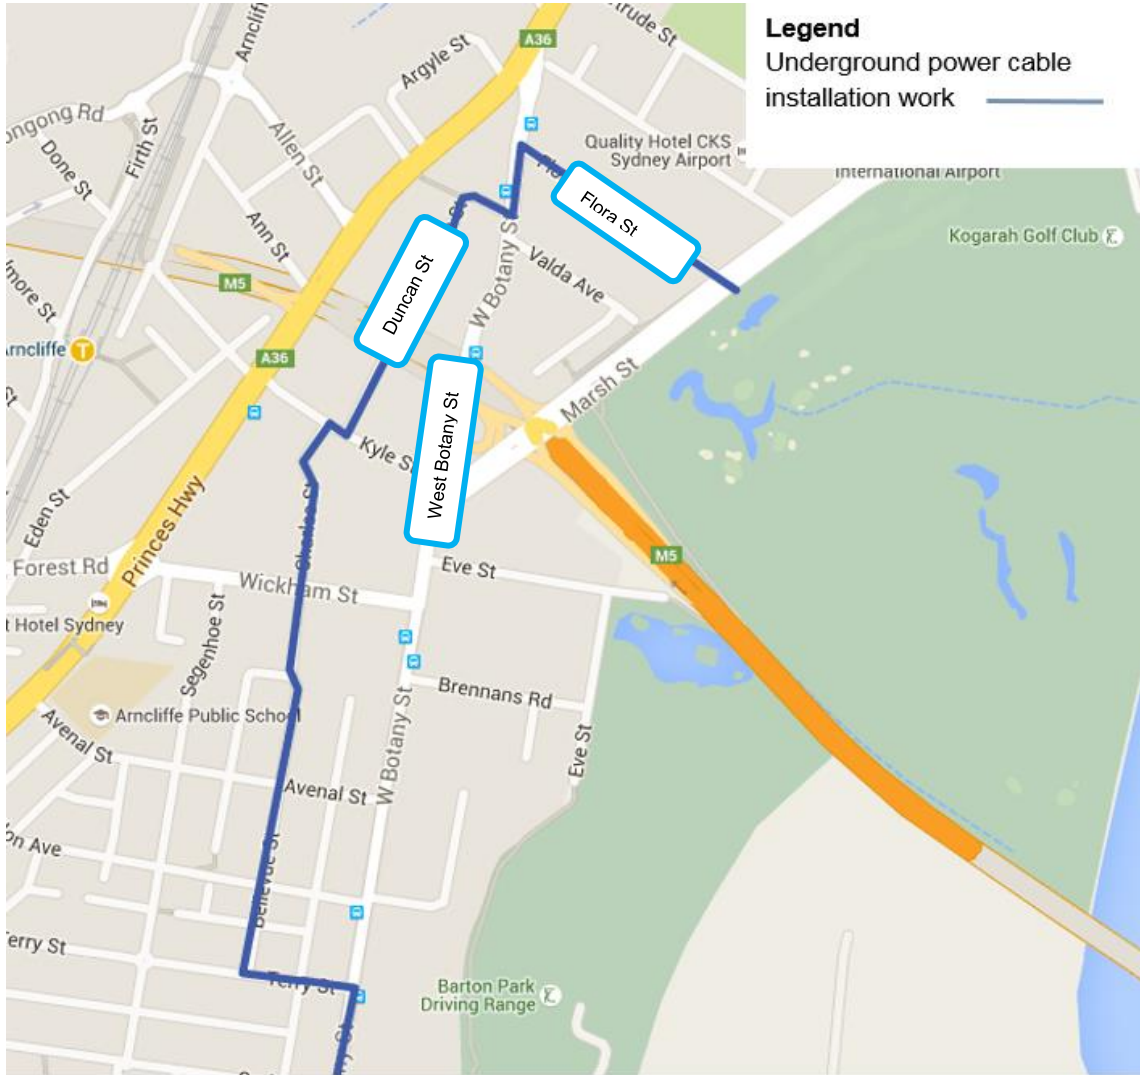

Equipment used during this work will include excavators, directional drill, vacuum trucks, road saws, lighting towers, generators, compressors, temporary fencing, and pumps.

Changed traffic conditions during the works will include reduced speed limits, lane closures and footpath detour along West Botany Street. Traffic control and signage will be in place to assist road users, pedestrians and cyclists through the changed conditions.

If you have any enquiries or complaints about this work, please call **1800 660 248** (24 hours) and ask to speak to a member of the New M5 community engagement team.

ABOUT WESTCONNEX

WestConnex is part of a broader transport plan for Sydney which includes improved public transport, such as Sydney Metro and light rail, as well as better, more reliable motorway solutions. More than two-thirds of WestConnex will be built underground. Once complete, motorists will be able to avoid up to 52 sets of traffic lights and enjoy significant travel time savings.

Notification No. 143

For more information

✉ info@newm5.com.au
☎ 1800 660 248
🌐 westconnex.com.au
📱 [f](#) [t](#) [in](#)

Constructed by

Easing
congestion

Creating
jobs

Connecting
communities

Location of underground power cable installation work along West Botany Street, Arncliffe.