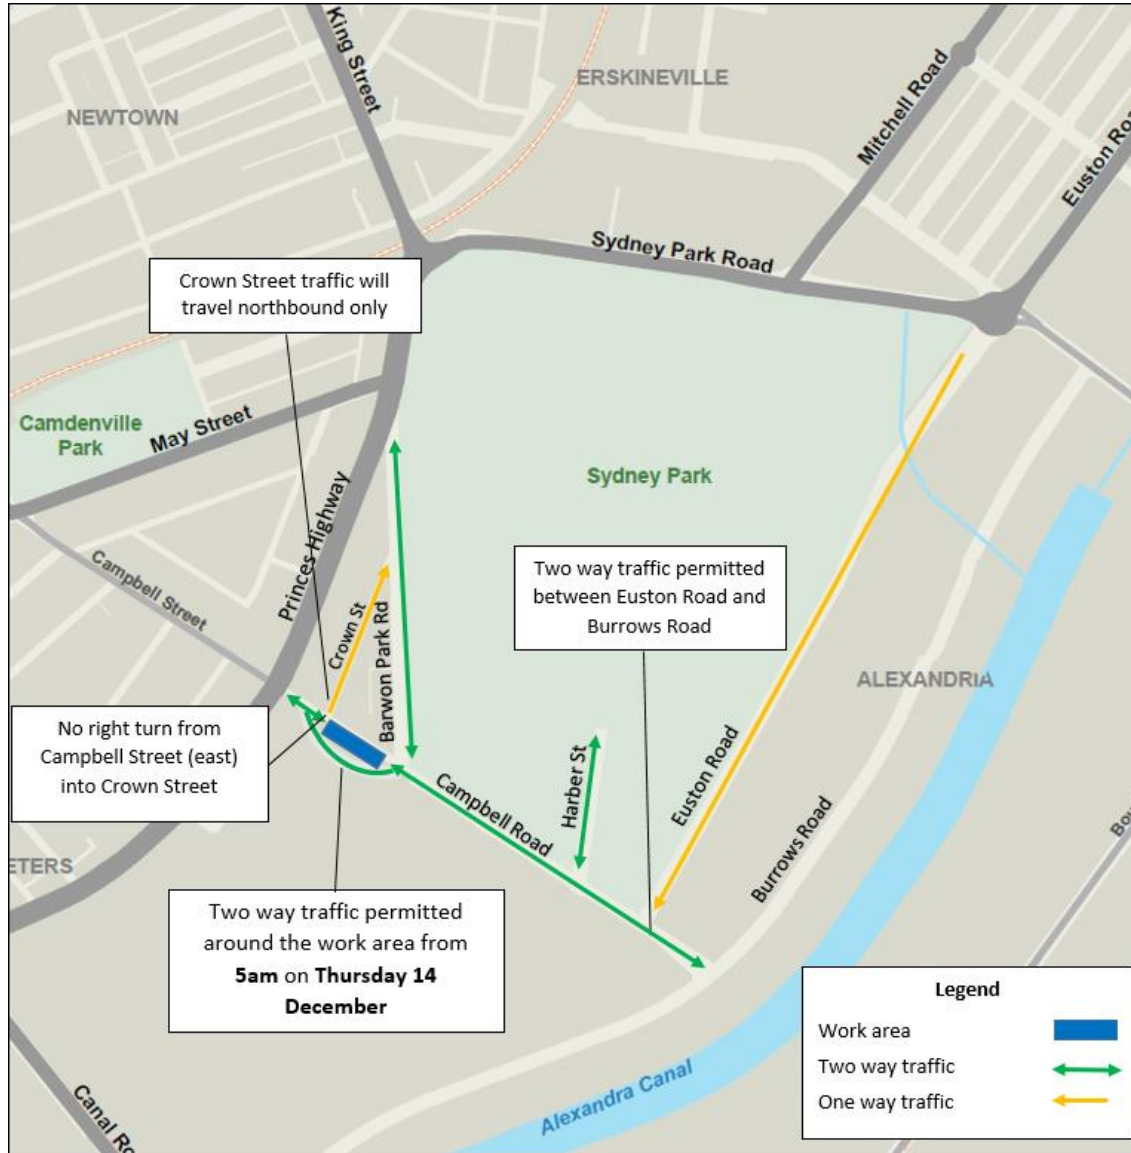

Easing congestion

Creating jobs

Connecting communities

Campbell Street diversion road traffic changes from 5am Thursday 14 December

More information

If you have any questions about this work, please call 1800 660 248 and ask to speak to a member of the New M5 Community Engagement Team or email info@newm5.com.au. You can also visit the New M5 Community Information Centre located at 27 Burrows Road St Peters. The centre is open on weekdays from 9am to 5pm.

Notification No: 329

We speak your language

To learn more simply visit westconnex.com.au/yourlanguage. Need an interpreter? Call the Translating and Interpreting Service on 131 450