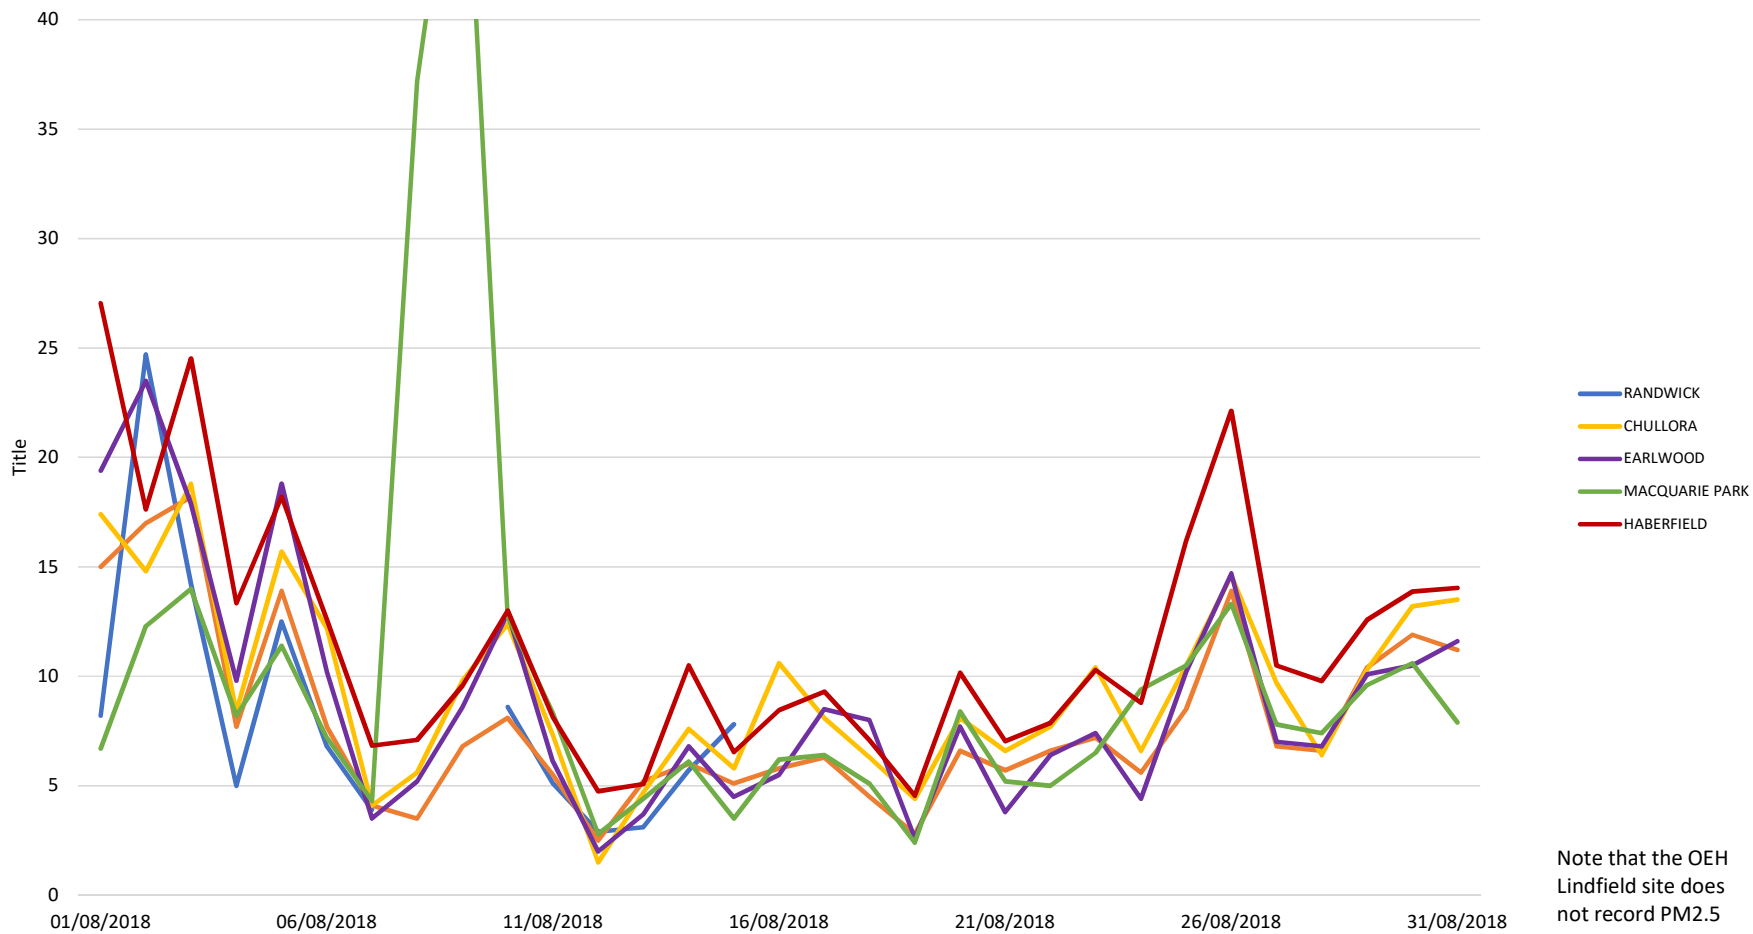

PM2.5 - August

Note that the OEH Lindfield site does not record PM2.5