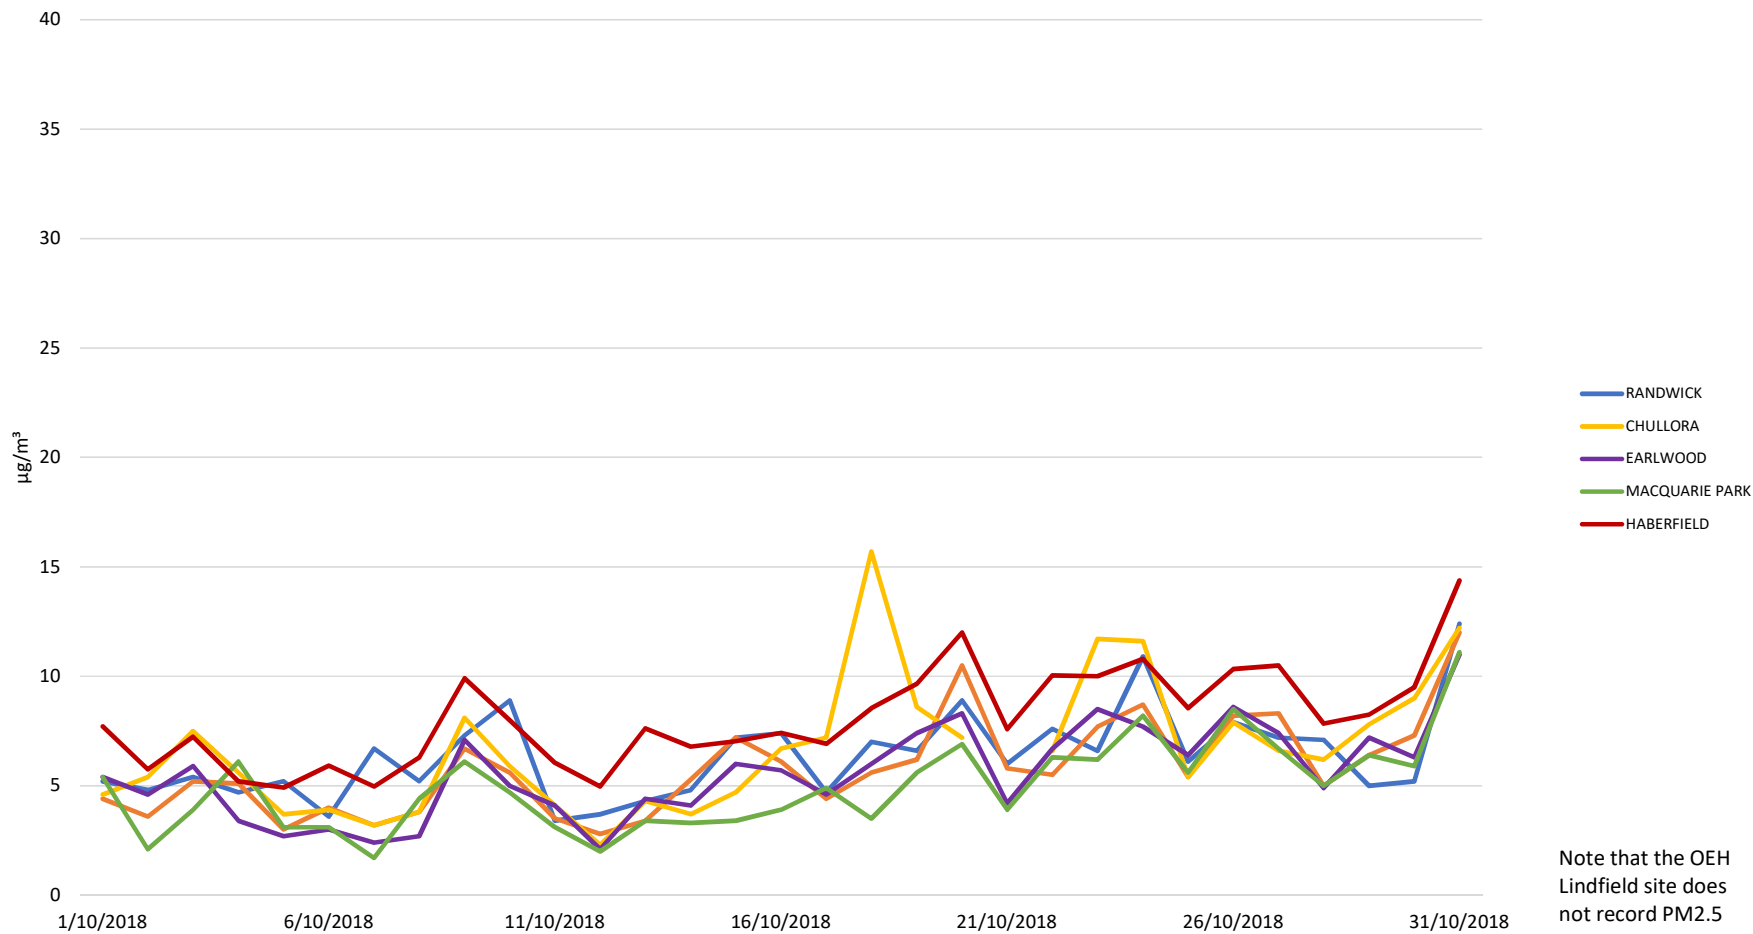

PM2.5 - October

Note that the OEH Lindfield site does not record PM2.5