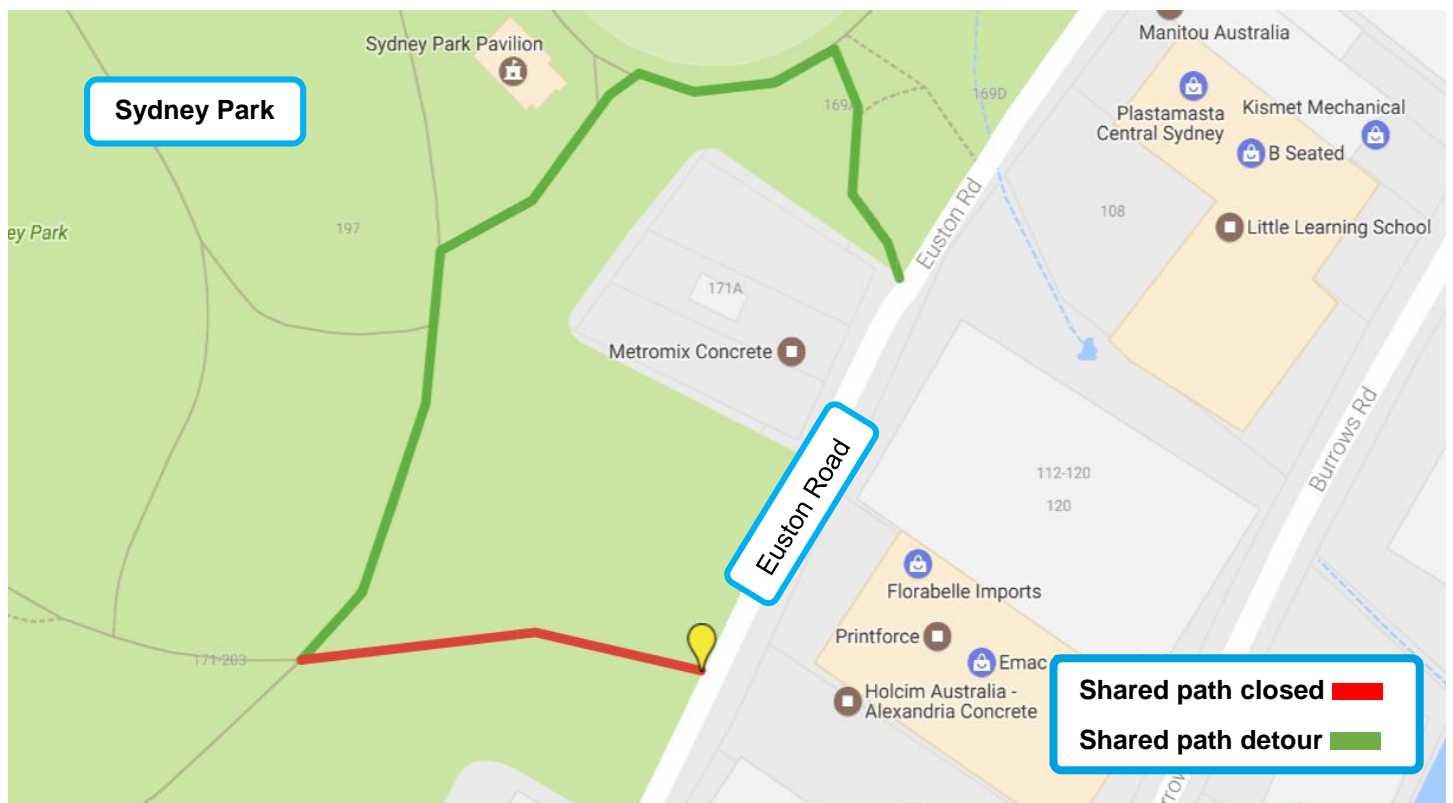

24 April 2017

Community Update – Sydney Park shared path closure

Due to soil excavation work along Euston Road, a section of shared path in Sydney Park leading out onto Euston Road (shown on the map below) will be closed for **two weeks from Wednesday 26th April** (weather permitting).

Traffic control and signage will be in place to guide pedestrians and cyclists. If you are travelling through the area, please follow the signs and directions from traffic controllers.

For further information, please call 1800 660 248 and ask to speak to a member of the New M5 Community Engagement Team or email info@newm5.com.au.

We apologise for any inconvenience and thank you for your patience.

Shared path closure along Euston Road

For more information

✉ info@newm5.com.au
☎ 1800 660 248
🌐 westconnex.com.au
📱 [f](#) [t](#) [in](#)

Constructed by