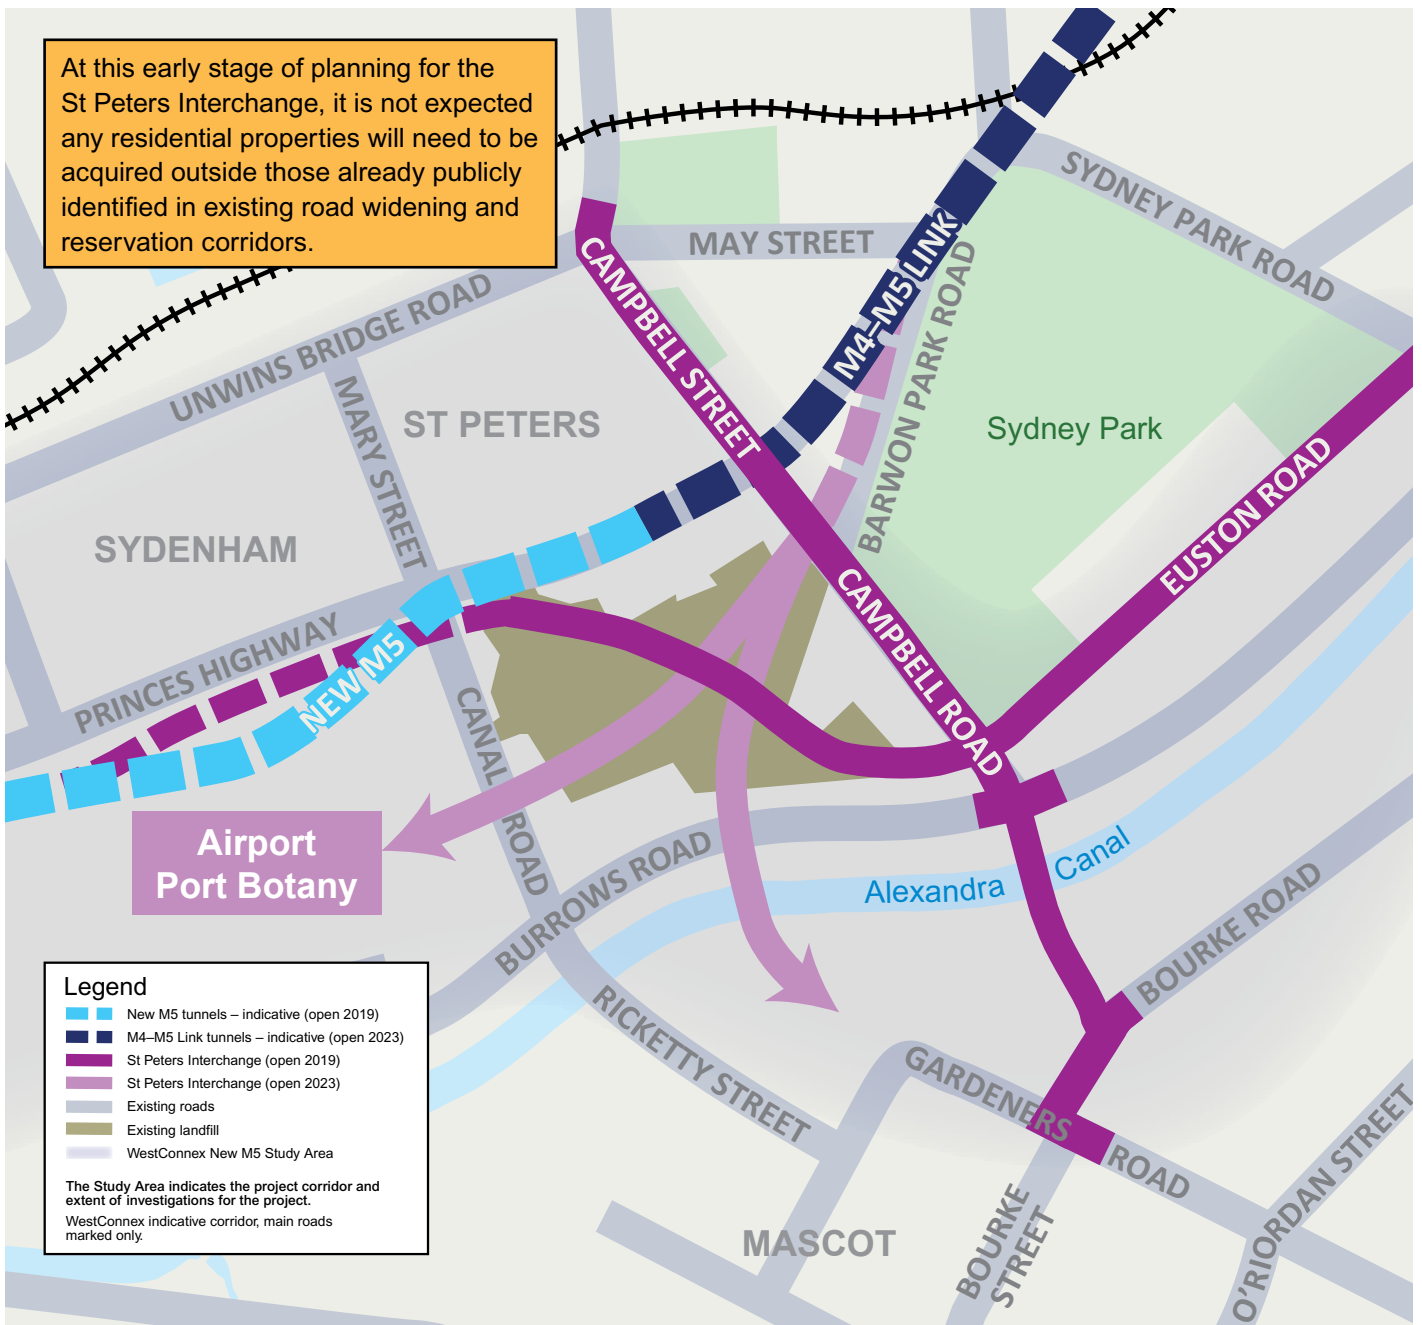

The St Peters Interchange and surrounding road upgrades, part of WestConnex

WestConnex speaks your language

Learn more by visiting

www.westconnex.com.au/yourlanguage

to watch project videos in your language and read more about WestConnex. If you need an interpreter, call the Translating and Interpreting Service on **131 450**.

Arabic

اعرف المزيد بزيارة الموقع
www.westconnex.com.au/yourlanguage
وذلك لمشاهدة الفيديوهات الخاصة بالمشروع باللغة العربية
وقراءة المزيد عن وست كونكس. إذا كنت في حاجة إلى
مترجم، اتصل بخدمة الترجمة الخطية والشفهية على الرقم
.131 450

Chinese

了解詳情請上網
www.westconnex.com.au/yourlanguage 觀看(普通話)
視頻，並查閱有關WestConnex的更多訊息。如需要傳譯員請
。撥電話傳譯服務 **131 450**

Greek

Μάθετε περισσότερα επισκεπτόμενοι το
www.westconnex.com.au/yourlanguage για να δείτε τα
βίντεο του έργου στα ελληνικά και να διαβάσετε περισσότερα
για το WestConnex. Εάν χρειάζεστε διερμηνέα, καλέστε την
Υπηρεσία Μετάφρασης και Διερμηνείας στο **131 450**.

Vietnamese

Hãy tìm hiểu thêm và viếng trang mạng
www.westconnex.com.au/yourlanguage để xem phim ảnh
bằng Việt ngữ về công trình này và đọc thêm về WestConnex.
Nếu quý vị cần thông ngôn viên, xin vui lòng gọi Dịch Vụ Thông
Ngôn Phiên Dịch số **131 450**.